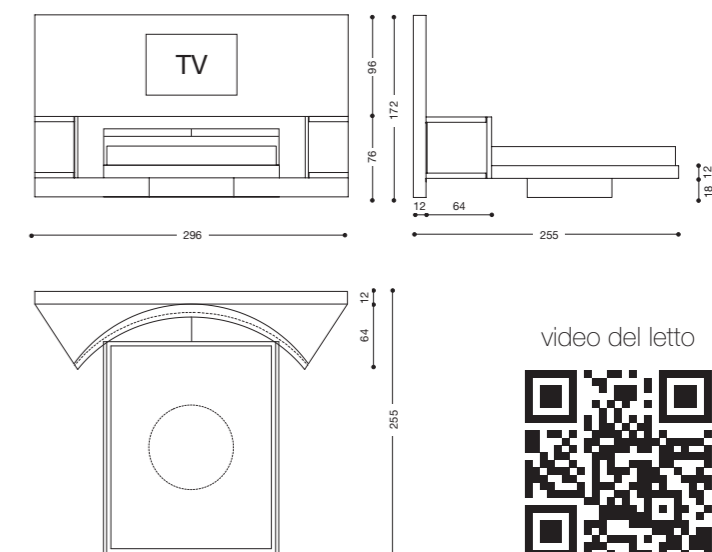

Particolare tecnico/costruttivo del letto CLUB LCD ,dove l'elemento nascosto dalla testata in posizione chiusa diventa comodo vano per decoder con annessi passacavi o cablaggi.
Sopra: alloggiamento per casse acustiche e testata letto realizzato con particolari accorgimenti e materiali curvati.
Poggiatesta reclinabile a tre posizioni per un comodo e confortevole uso e relax.

Technical detail of bed LCD where the hidden element of the headboard became a functional space for decoders also with cables and wiring.
Detail of the speakers and headboard realized with curved elements.
Headrest adjustable in three different positions for a comfortable and suitable time of rest.