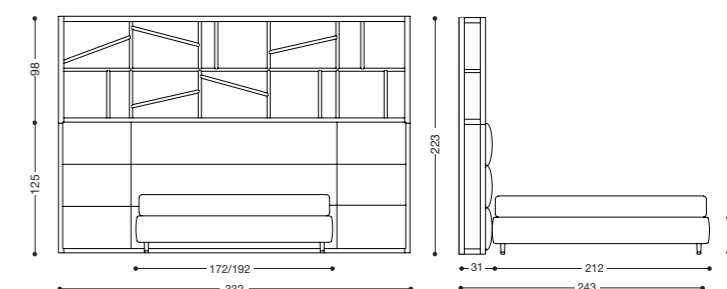

Comodini art. 33A46 finitura Burned wood a 2 cassetti
con guide Blumotion a chiusura graduale frenante.

Accuratezza nei particolari e nelle finiture con maniglia
ricavata nel massello in alto rilievo collocato sul frontale
con soluzione a 45° sui lati orizzontali.

Puntali per piedi a bicchiere nella finitura bronzo/oro
con antiscivolo di protezione per pavimenti.

Il letto Bookcase nasce, viene creato e realizzato
come letto scultura in massello, lavorato con montanti
e traversi diagonali sagomati, dotati di due ampi ripiani
di appoggio accessoriati con luce LED a comando
indipendente touch. Può essere realizzato nelle finiture
a campionario nelle varianti testata in: tessuto, pelle
ed ecopelle.

Bed Bookcase art. 33A45

designed by Marconato & Zappa.

Next page: bed Bookcase burned wood finish and
leather code 679 lino.

Nightstands art. 33A46 in burned wood finish with 2
drawers with Blumotion rails for a soft closing

Characterized by high relief handle, extracted from the
solid wood, on the top 45° lateral side.

Terminal part in gold/metal with anti-slip protection for
floor.

Bed Bookcase is created and designed as "sculpture
bed", in solid wood, and it is handmade with diagonal
and crosses with two wide shelves with LED lights
with an independent touch control.

Available in different finishes and with headboard in
fabric, leather or simil leather.