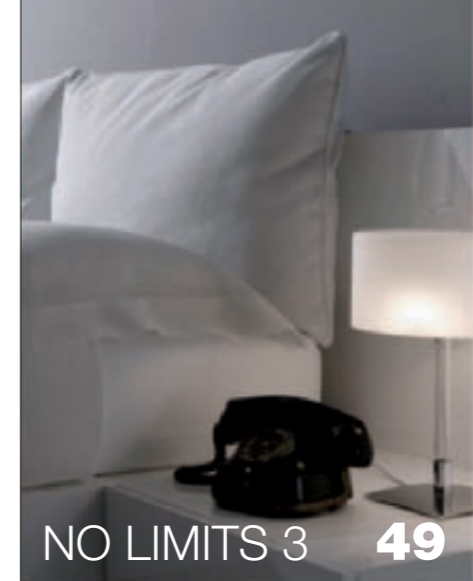

MOMENTI NOTTE 2

MOMENTI NOTTE 2 FIMES

letti attrezzati

BOOK CASE	05
BOOK	09
CASE	11
CLUB LCD	21
BAIRON - SPEED	29
DOUBLE FACE	37
NO LIMITS 3	49
TEO	53

letti matrimoniali

VICKY	15
ATOLLO	32
SOFT	45

BOOK CASE **05**